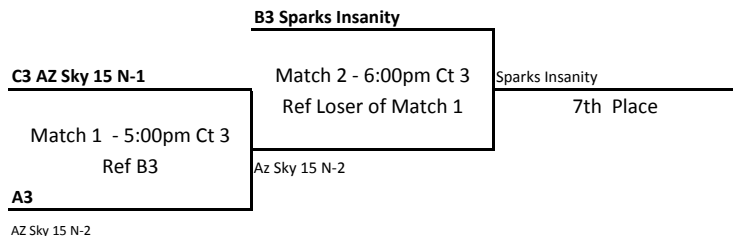

Holiday Classic

Division: **15/16 Brackets** Site: **ASC** Date: **12/30/11**

All bracket matcheds are 2/3 sets to 25, third set to 15, no caps

Gold (1st-3rd Place) Court 1

Silver (4th-6th Place) Court 2

Bronze (7th-9th Place) Court 3

Flight 1 (10th-12th Place) Court 4

Flight 2 (13th-15th Place) Court 5

Flight 3 (16th -18th Place) Court 6