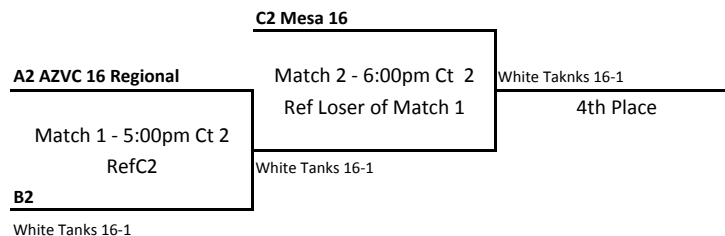

Holiday Classic

Division: **15/16 Brackets** Site: **ASC** Date: **12/30/11**

All bracket matcheds are 2/3 sets to 25, third set to 15, no caps

Gold (1st-3rd Place) Court 1

Silver (4th-6th Place) Court 2

Bronze (7th-9th Place) Court 3

Flight 1 (10th-12th Place) Court 4

Flight 2 (13th-15th Place) Court 5

Flight 3 (16th -18th Place) Court 6